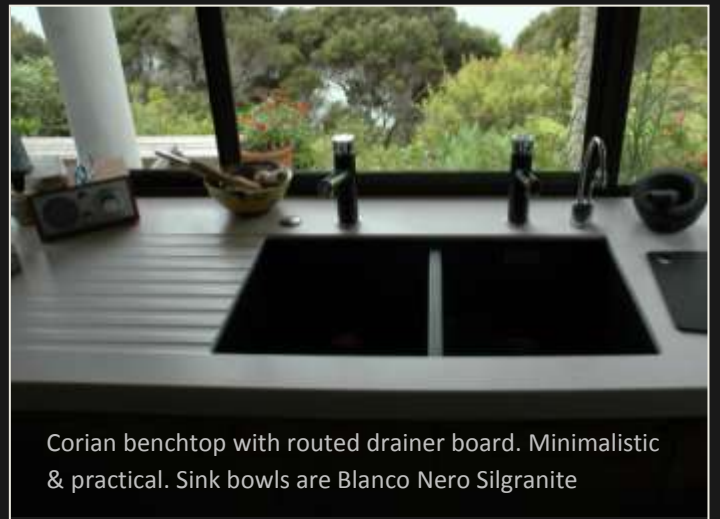

Corian benchtop with routed drainer board. Minimalistic & practical. Sink bowls are Blanco Nero Silgranite

Tables & benches

Stained Oak tables in Japanese restaurant.

Residential Kitchen

.....in Meltecca & Formica this kitchen was practical and economical. It was simple yet tasteful- adding warmth with the wood grain feature panels.